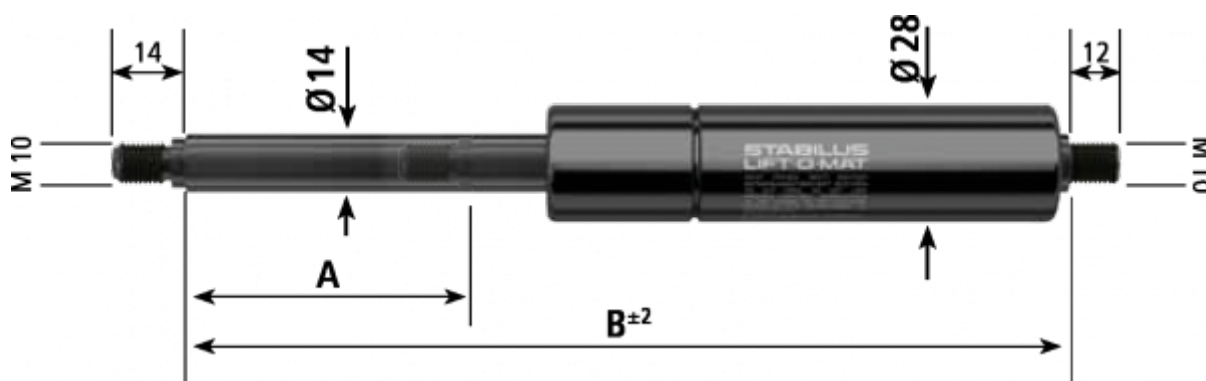

Data Sheet

Article number: 042382SW1100

Description: Stabilus Gas Spring without fittings size. 14/28
1100N length 270mm, stroke 100mm Type 2382SW

Measures

A	= 100
B	= 270
Pressure (N)	= 1100
Size	= 14/28
Type	= 2382SW